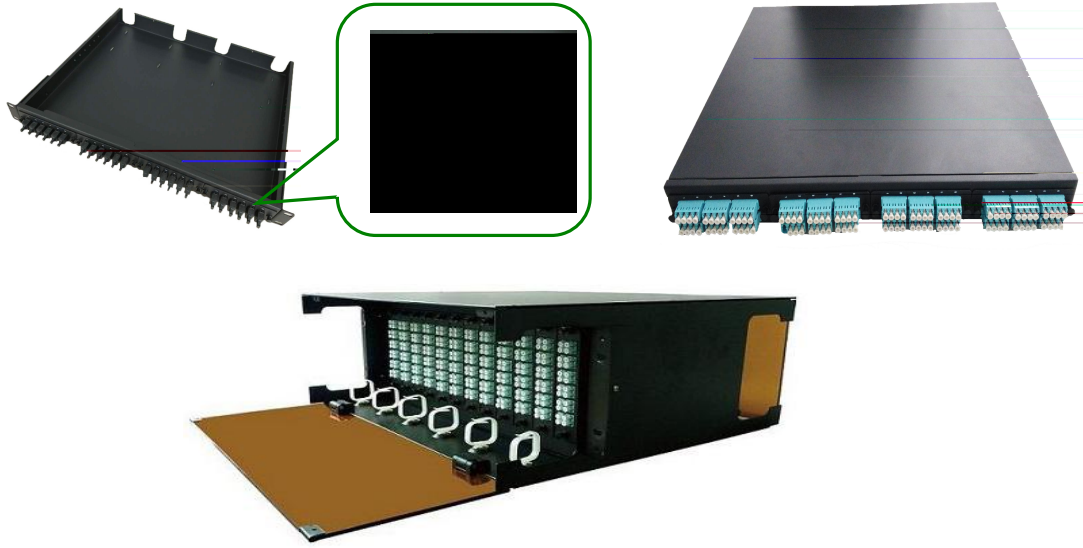

1U/4U Pre-terminated Fiber Distribution Rack

Capacity	Adapter1	Adapter2	Type
Cores : C96 : 96 C288 : 288	MPO LC	MPO LC	1U、4U