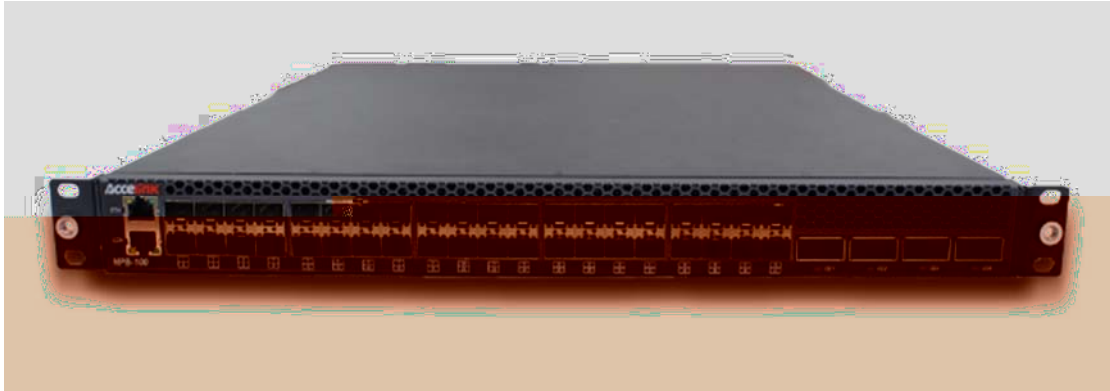

Lighting Your Dreams |

NPB-F1-4CE40XE

4*100GE CFP4 40*10GE SFP+ GE 1 Console 1 RJ45
 100G 10G

4 100GE 48 10GE 960GE

MAC

IPv4/v6 IPv6 over IPv4 IPv4 over IPv6

VLAN MPLS GRE GTP VLAN TAG MPLS Label

VLAN

IP

QoS

IP

4K

RS232

Telnet/SSH

SNMP v3

v1/v2c