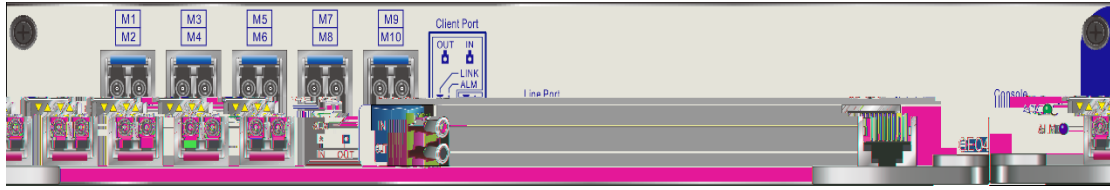

Lighting Your Dreams |

100G Muxponder

100G Transponder

100G Repeater

100G

-
-
-
-
-
-

Lighting Your Dreams |

A series of horizontal lines for writing, consisting of a top line, a middle line, and a bottom line, repeated multiple times down the page.