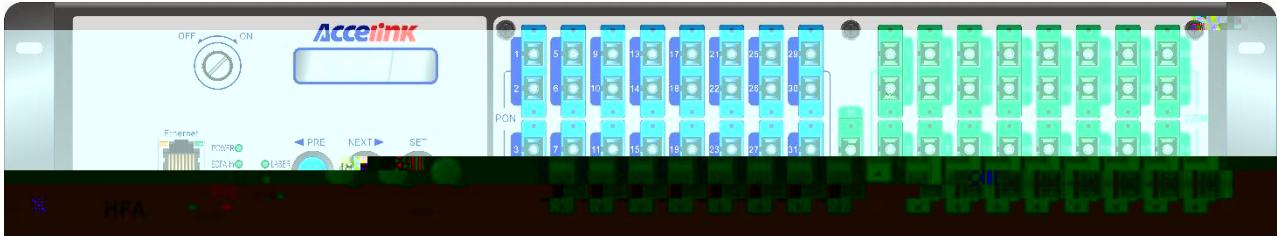

Lighting Your Dreams |

- SNMP WEB CLI

20dBm

---

---

---

---

---